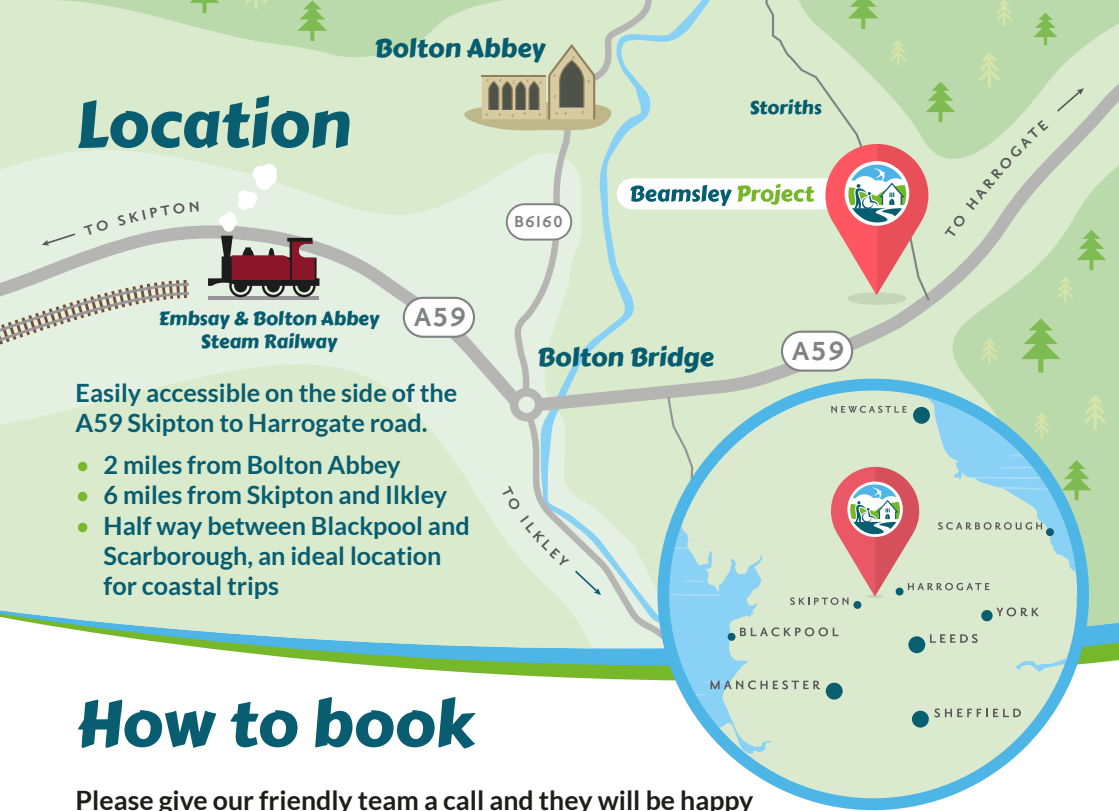

cosy lounge area

bathroom with hoist

sleeps up to 24 people

Thornton Hall Farm

Bolton Abbey Steam Railway

Canal trip with SCAD

Bolton Abbey

It's all the little moments in life that make the big adventure

Location

Easily accessible on the side of the A59 Skipton to Harrogate road.

- 2 miles from Bolton Abbey
- 6 miles from Skipton and Ilkley
- Half way between Blackpool and Scarborough, an ideal location for coastal trips